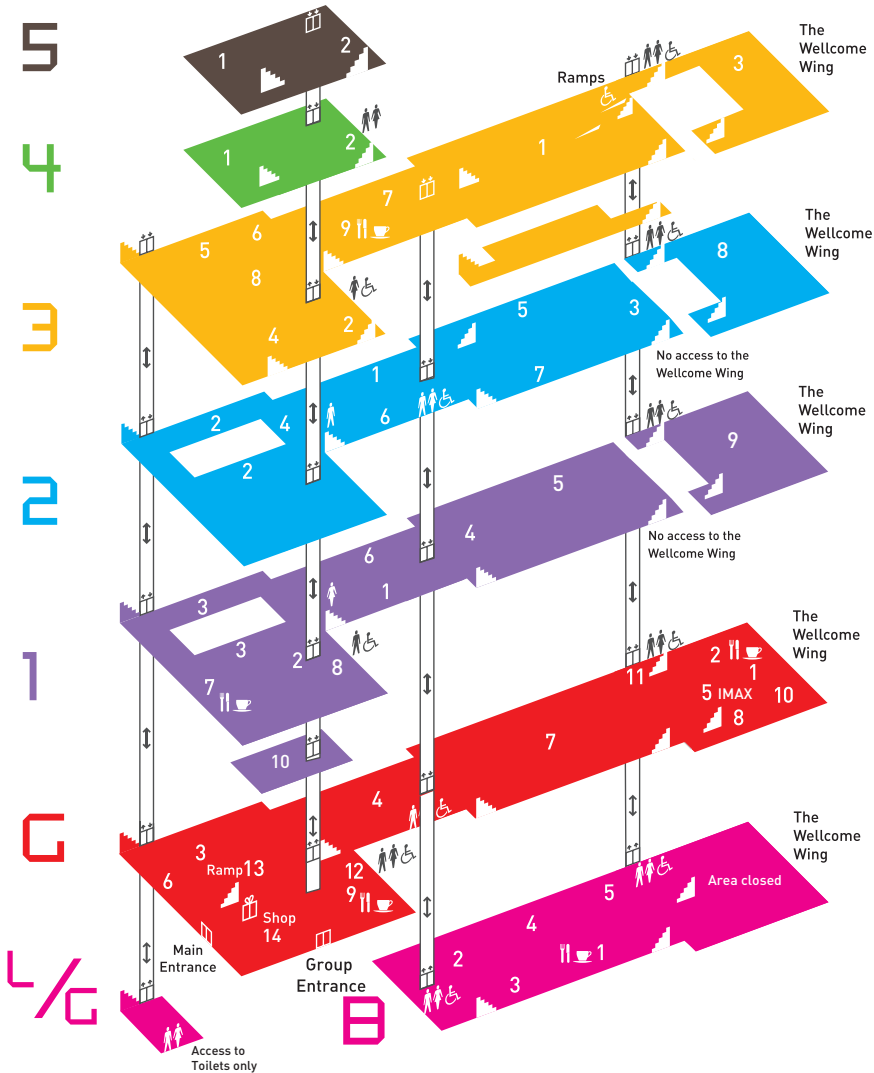

Museum Map

Please make photocopies for adults and students

SCIENCE
MUSEUM
LEARNING

Map key

- Lifts
- Stairs
- Toilets
- Wheelchair access
- Food and drink

Basement

- Eat Drink Shop 1
- The Garden* 2
- Picnic Terraces 3
- Secret Life of the Home 4
- Things 5

Ground floor

- Antenna 1
- Deep Blue Café 2
- Energy Hall 3
- Exploring Space 4
- IMAX 3D Cinema 5
- Information Desk 6
- Making the Modern World 7
- Pattern Pod* 8
- Revolution Café 9
- Legend of Apollo 10

Second floor

- Computing 1
- Temporary Exhibition Space 2
- Docks and Diving 3
- Energy* 4
- Marine Engineering 5
- Mathematics 6
- Ships 7
- Atmosphere... exploring climate science 8

Third floor

- Flight 1
- Health Matters 2
- In Future 3
- Launchpad* 4
- Launchpad City 5
- Launchpad Shop 6

- Fly 3D Theatre 7
- Science in the 18th Century 8
- Third Floor Café 9

Fourth floor

- Glimpses of Medical History 1
- Psychology: Mind Your Head ... 2

Fifth floor

- The Science and Art of Medicine 1
- Veterinary History 2