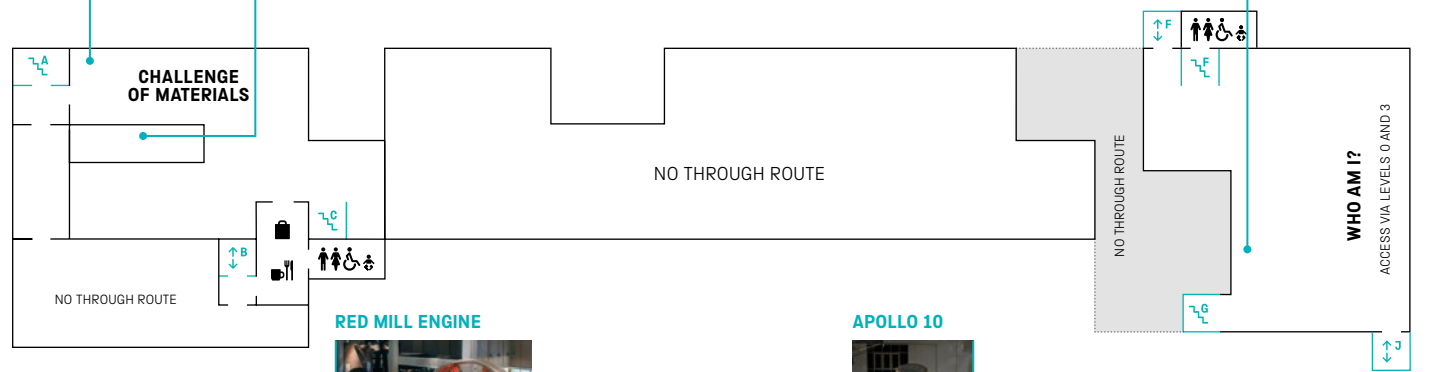

1

Challenge of Materials
Who Am I?