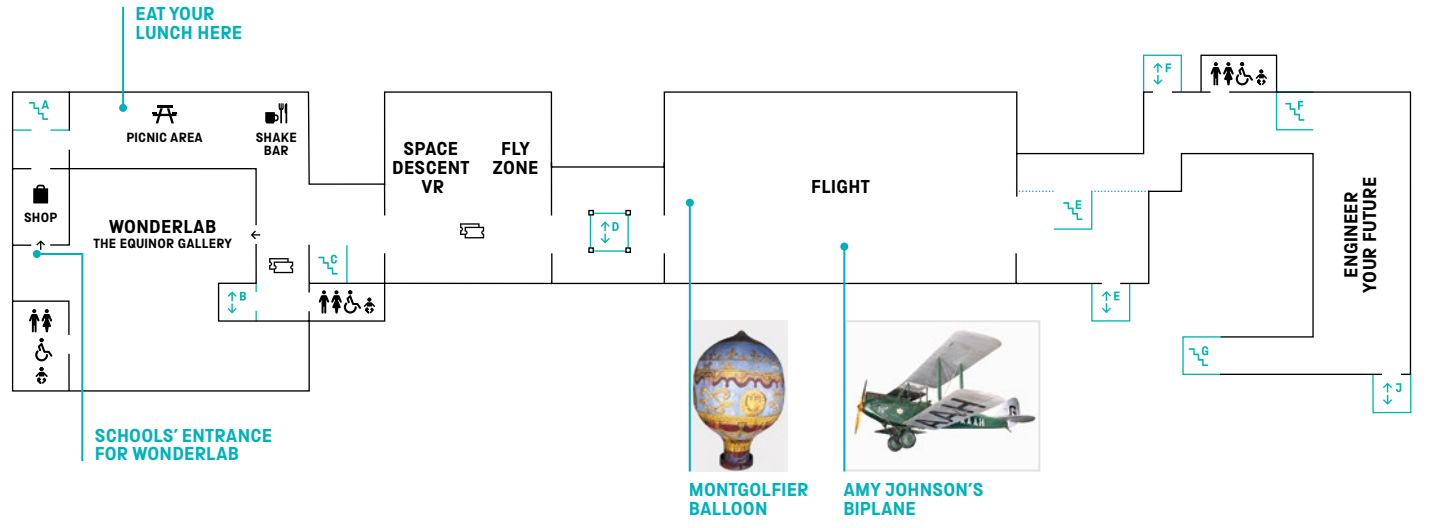

LEVEL

3

Engineer Your Future
(Pre-booking required)
Flight
Fly Zone
Fly 360°
Fly Kids
Red Arrows 3D
Typhoon Force
Space Descent VR
Picnic area
Wonderlab: The Equinor Gallery
(Pre-booking required)

2

Atmosphere
The Clockmakers' Museum
Information Age
Academy
Mathematics: The Winton Gallery

1

Challenge of Materials
Who Am I?

0

Energy Hall
Exploring Space
Hans Rausing Lecture Theatre
IMAX Theatre
(Pre-booking required)
James Watt and Our World
Legend of Apollo
(Pre-booking required)
Making the Modern World
Pattern Pod
(Pre-booking required)
Tomorrow's World
Driverless: Who is in control?
(from 12 June 2019)

-1

Basement Studio
Buggy parking
The Garden
(Pre-booking required)
Picnic area
The Secret Life of the Home
Top Secret
(from 10 July 2019, pre-booking required)