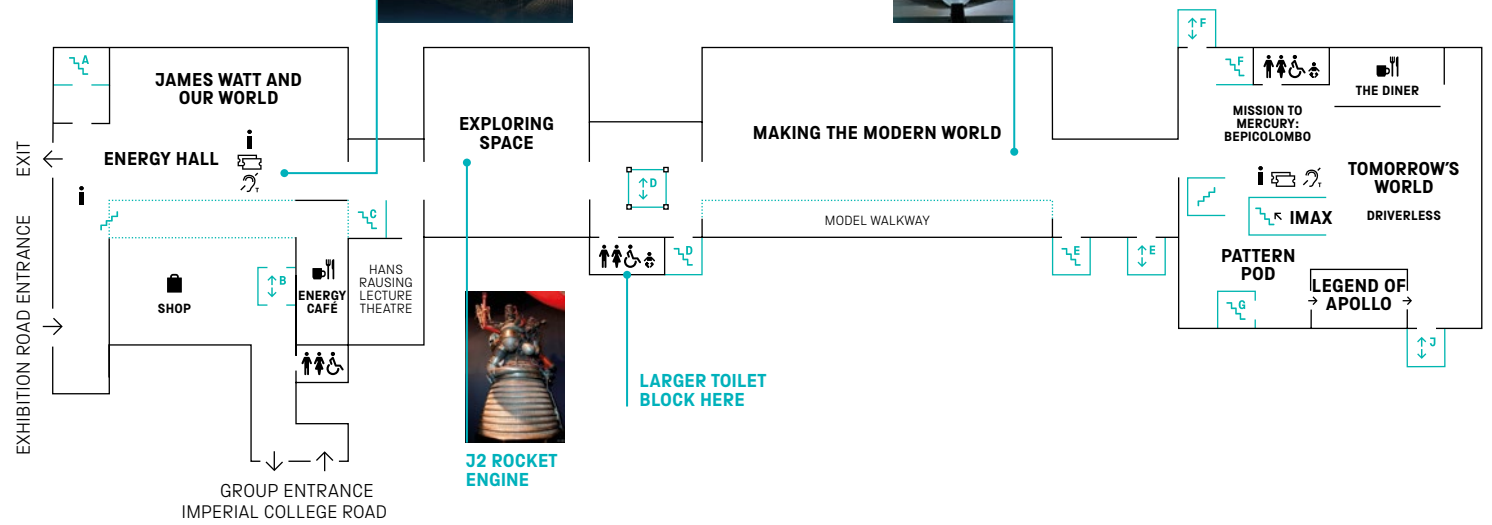

LEVEL

3

Engineer Your Future
(Pre-booking required)
Flight
Fly Zone
Fly 360°
Fly Kids
Red Arrows 3D
Typhoon Force
Space Descent VR
Picnic area
Wonderlab: The Equinor Gallery
(Pre-booking required)

2

Atmosphere
The Clockmakers' Museum
Information Age
Academy
Mathematics: The Winton Gallery

1

Challenge of Materials
Who Am I?

0

Energy Hall
Exploring Space
Hans Rausing Lecture Theatre
IMAX Theatre
(Pre-booking required)
James Watt and Our World
Legend of Apollo
(Pre-booking required)
Making the Modern World
Pattern Pod
(Pre-booking required)
Tomorrow's World
Driverless: Who is in control?
(from 12 June 2019)

-1

Basement Studio
Buggy parking
The Garden
(Pre-booking required)
Picnic area
The Secret Life of the Home
Top Secret
(from 10 July 2019, pre-booking required)