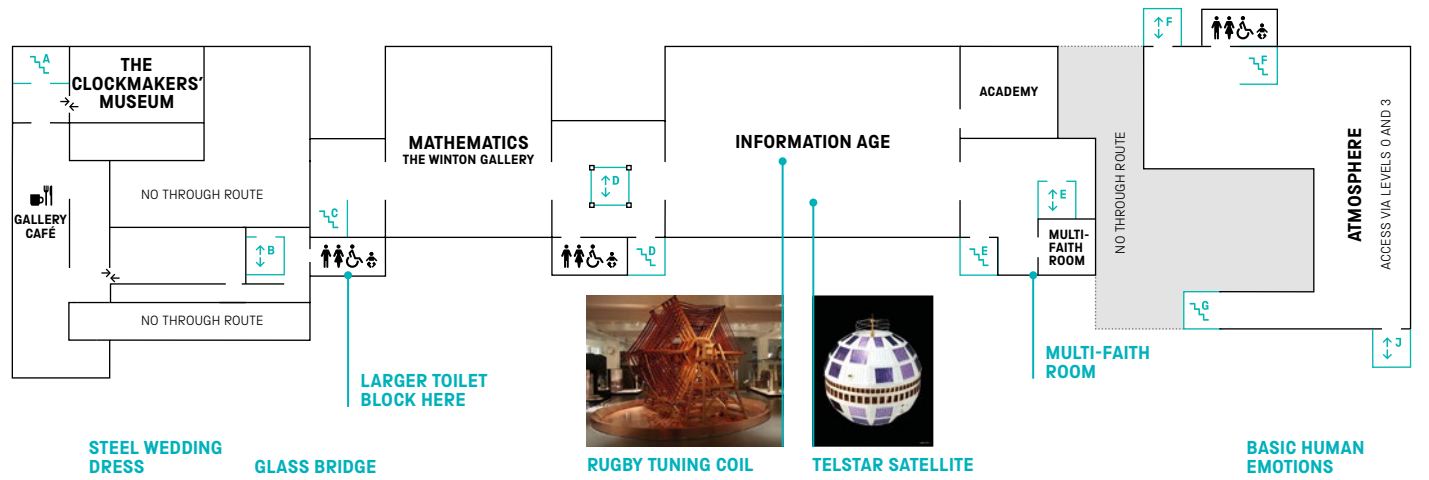

LEVEL

3

Engineer Your Future
(Pre-booking required)
Flight
Fly Zone
Fly 360°
Fly Kids
Red Arrows 3D
Typhoon Force
Space Descent VR
Picnic area
Wonderlab: The Equinor Gallery
(Pre-booking required)

2

Atmosphere
The Clockmakers' Museum
Information Age
Academy
Mathematics: The Winton Gallery

1

Challenge of Materials
Who Am I?

0

Energy Hall
Exploring Space
Hans Rausing Lecture Theatre
IMAX Theatre
(Pre-booking required)
James Watt and Our World
Legend of Apollo
(Pre-booking required)
Making the Modern World
Pattern Pod
(Pre-booking required)
Tomorrow's World
Driverless: Who is in control?
(from 12 June 2019)

-1

Basement Studio
Buggy parking
The Garden
(Pre-booking required)
Picnic area
The Secret Life of the Home
Top Secret
(from 10 July 2019, pre-booking required)