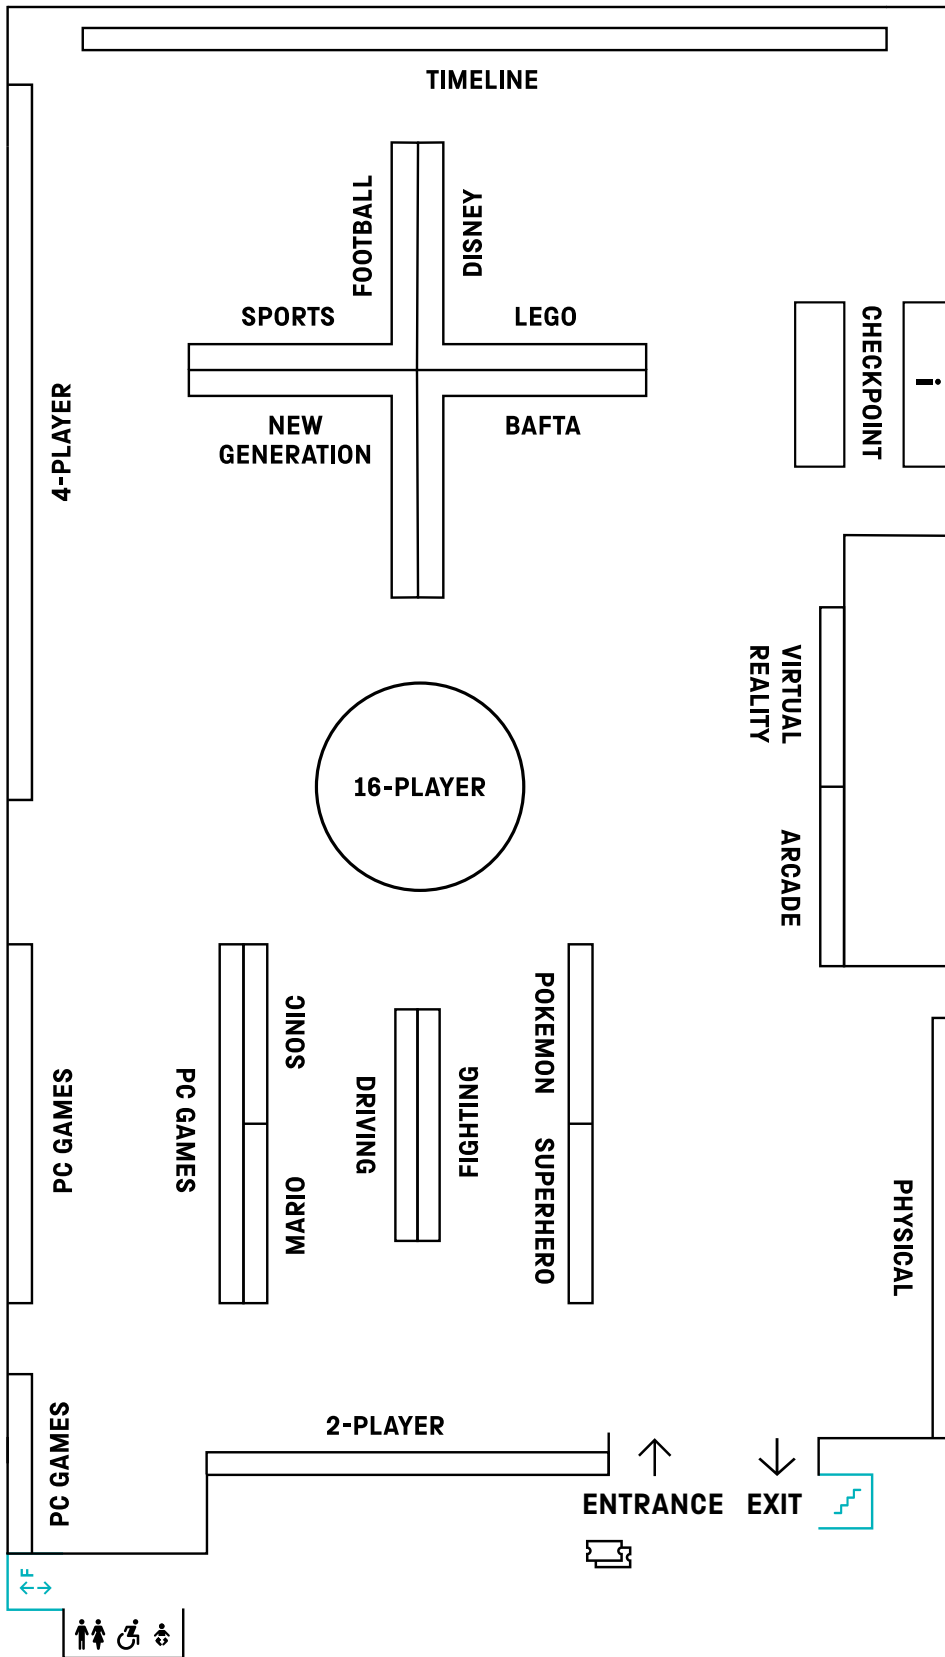

# POWER UP MAP

LEVEL

**-1**

Facilities key

-  LIFTS
-  TOILETS
-  BABY CHANGING
-  TICKETS
-  STAIRCASES
-  ACCESSIBLE TOILET
-  INFO DESK